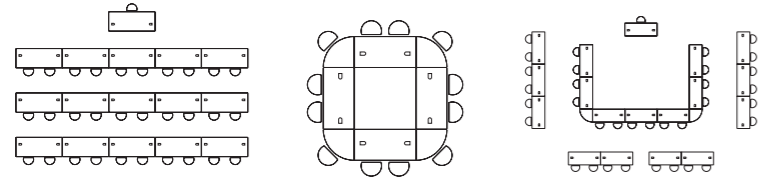

Training Room

Suggested Uses of Training Table and Connecting Wedge

Desks & Bookcases

Credenzas & Lateral Files

Files

Training Room

CP5 Computer Table
Graphite Nebula
36"L 30"D 42"H

P03 Kiosk
Black, Maple
24"L 21"D 42"H

P02 Podium
Adjustable Height
32"L 19"D 45"H

P01 Lecturn Podium
Cherry
24"L 19"D 50"H

WD2 Writing Desk
Graphite
48"L 24"D 30"H

C04 Flex Back Chair
Charcoal Mesh, Black
26"L 24"D 38"H

TC1 Tablet Chair
Flip Top
22"L 30"D 31"H

CP3 Training Table
Wire Grommets,
Privacy Panel, Grey
48"L 24"D 30"H

CP4 Connector Wedge
Matches Training Table
24"L 24"D 30"H

Desks & Bookcases

JD2 Desk
Brandy
60"L 30"D 29"H

JD1 Desk
Maple
60"L 30"D 29"H

BC2 Bookcase
Brandy
36"L 13"D 71"H

BC1 Bookcase
Maple
33"L 13"D 66"H

Credenzas & Lateral Files

CR2 Credenza
Brandy
72"L 24"D 29"H

CR1 Credenza
Maple
72"L 24"D 29"H

L22 Lateral File
Brandy
36"L 20"D 29"H

L21 Lateral File
Maple
36"L 24"D 29"H

Files

VF4 Vertical File
4 Drawer
27"L 19"D 52"H

VF2 Vertical File
2 Drawer
27"L 19"D 28"H