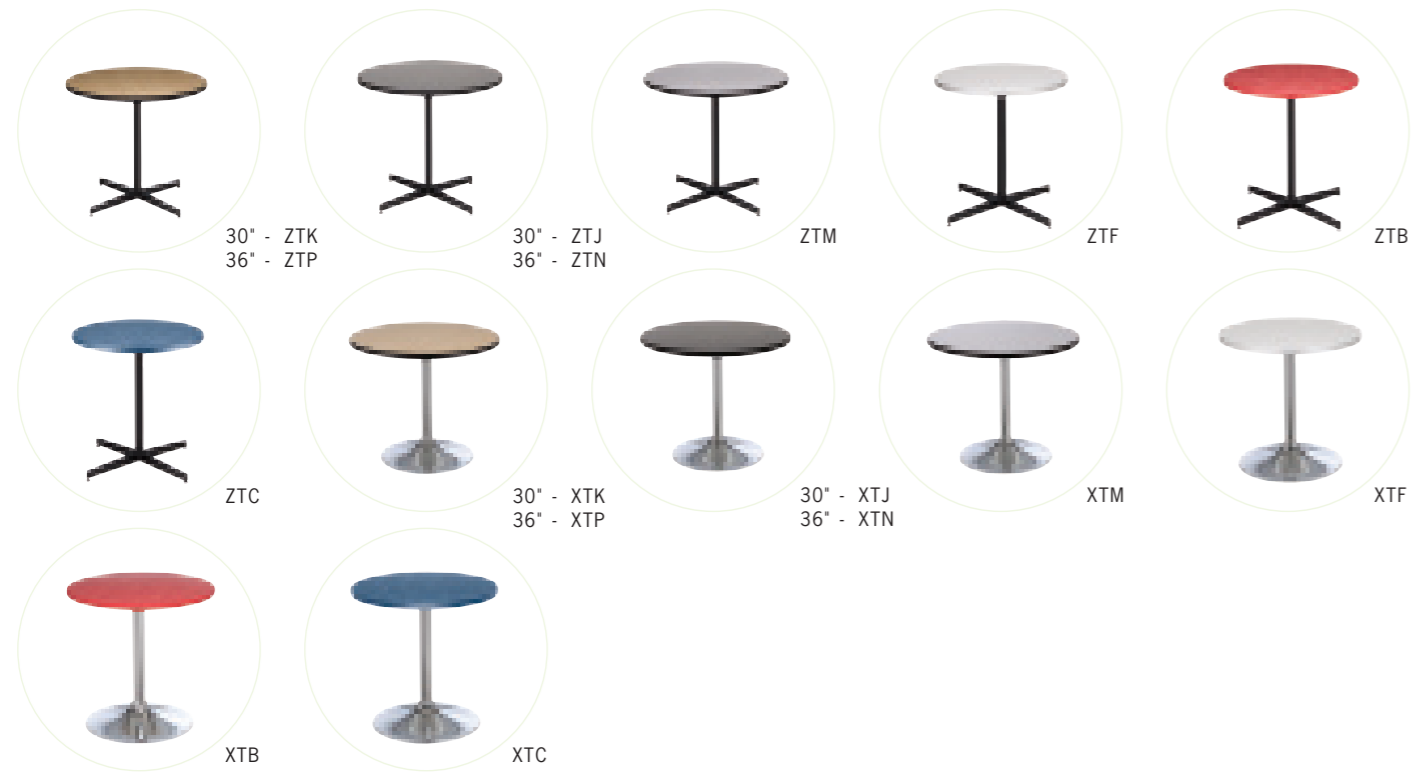

Café Tables

Table Tops

Conference Chairs

Conference Chairs Stacking & Utility Seating

Café Tables

ZTK Table
Standard Black Base
Maple Top
30" Round 29"H

ZTP Table
Standard Black Base
Maple Top
36" Round 29"H