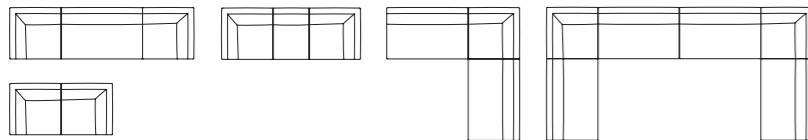

Suggested Uses of Newport

Complementary Items for Newport Include:

- C1D Soho Cocktail Table
- E1D Soho End Table
- BS3 Grey Ohio Barstool
- BR1 Martini Bar