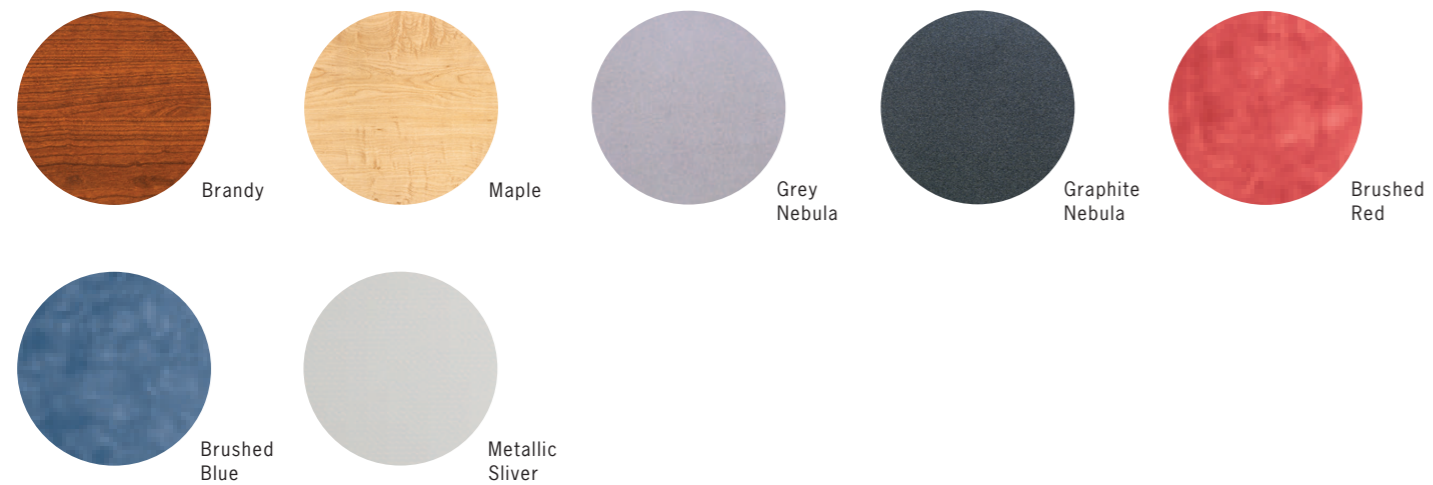

Café Tables

Table Tops

Conference Chairs

Conference Chairs Stacking & Utility Seating

Café Tables

ZTK Table
Standard Black Base
Maple Top
30" Round 29"H

ZTP Table
Standard Black Base
Maple Top
36" Round 29"H