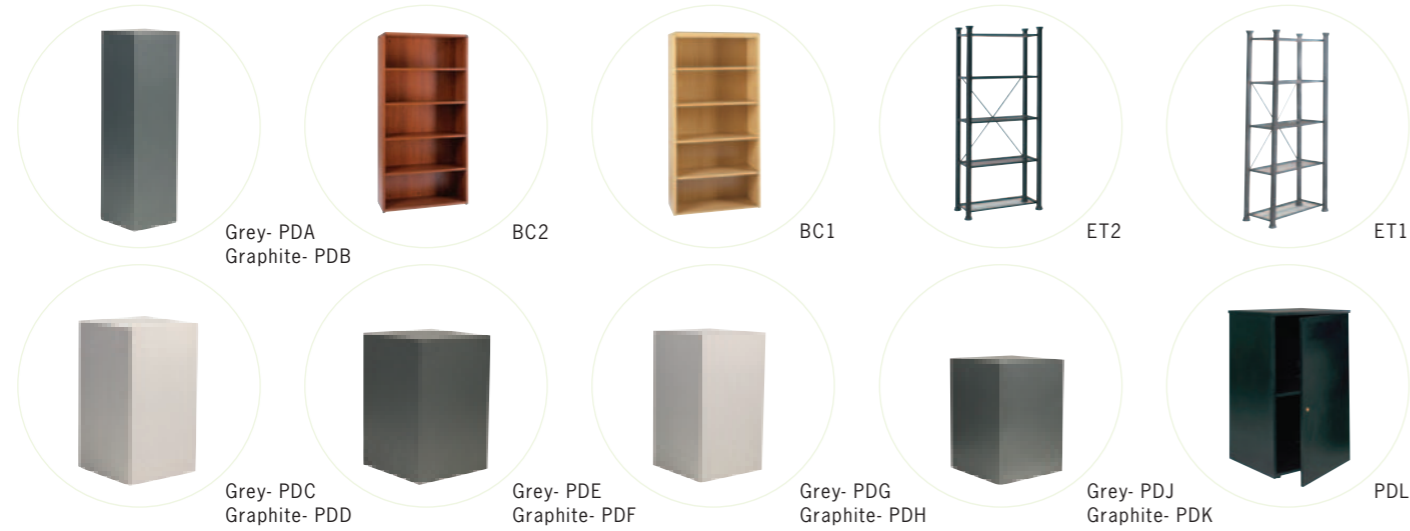

CR1 Credenza
Maple
72"L 24"D 29"H

L22 Lateral File
Brandy
36"L 20"D 29"H

L21 Lateral File
Maple
36"L 24"D 29"H

Files

VF4 Vertical File
4 Drawer
27"L 19"D 52"H

VF2 Vertical File
2 Drawer
27"L 19"D 28"H

Product Display