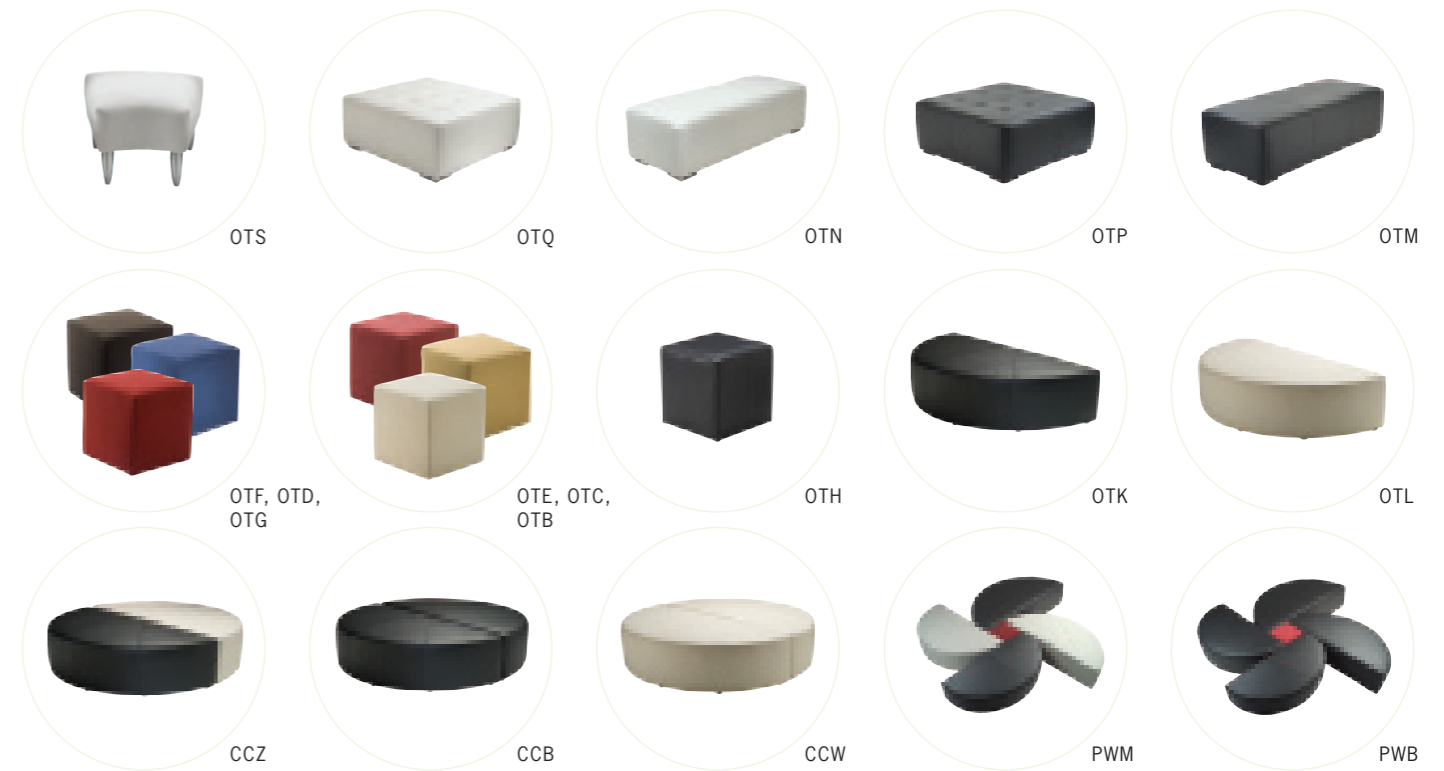

Ottomans

Sofas & Sectionals

SO1 South Beach Sofa
Platinum Suede
69"L 29"D 33"H

SOC Lisbon Sofa
Black Leather
88"L 36"D 34"H

SOG Florence Sofa
Cream
77"L 38"D 34"H

SOL Monaco Sofa
Gold Suede
88"L 37"D 32"H

SOK Rio Sofa
Blue Suede
76"L 34"D 33"H

SOM Key West Sofa
Black
85"L 35"D 33"H

SO2 South Beach 3 pc.
Sectional Platinum Suede
152"L 40"D 33"H

SED Newport 3 pc. Sectional
Charcoal Leather
113"L 34"D 33"H

Loveseats

LSD Newport Loveseat
Charcoal Leather
54"L 34"D 33"H

LSM Key West Loveseat
Black
57"L 35"D 33"H

LSC Lisbon Loveseat
Black Leather
64"L 36"D 34"H

Club Chairs

CHD Newport Armless Chair
Charcoal Leather
24"L 34"D 33"H

COD Newport Corner
Charcoal Leather
34"L 34"D 33"H

CHC Lisbon Chair
Black Leather
40"L 36"D 34"H

CHG Florence Chair
Cream
40"L 38"D 34"H

CHK Rio Chair
Blue Suede
39"L 34"D 33"H

Occasional Chairs

OCA T-Vac Chair
Translucent, Chrome
25"L 23"D 30"H

OCH Barcelona Chair
Black Leather
30"L 31"D 35"H

OCB Key West Tub Chair
Black
31"L 31"D 31"H

OCX Tub Chair
Black
29"L 31"D 32"H

OCK Camouflage Chair
Black Leather
37"L 36"D 37"H

OCL Cappuccino Chair
Chocolate
29"L 29"D 34"H

OCY Stage Chair
Onyx
24"L 26"D 36"H

OCC Stage Chair
Camel
24"L 26"D 36"H

OCZ Stage Chair
Beige
24"L 26"D 36"H

OCR Stage Chair
Red
24"L 26"D 36"H

Ottomans

OTS South Beach Ottoman
Wedge, Platinum Suede
25"L 31"D 18"H

OTQ Square Ottoman
White Leather
40"L 40"D 17"H

OTN Bench Ottoman
White Leather
24"L 60"D 17"H

OTP Square Ottoman
Black Leather
40"L 40"D 17"H

OTM Bench Ottoman
Black Leather
24"L 60"D 17"H

OTF Cube
Chocolate Brown
17"L 17"D 18"H

OTD Cube
Blueberry
17"L 17"D 18"H

OTG Cube
Russet
17"L 17"D 18"H

OTE Cube
Raspberry
17"L 17"D 18"H

OTC Cube
Lemon
17"L 17"D 18"H

OTB Cube
Natural
17"L 17"D 18"H

OTH Cube
Black Leather
17"L 17"D 18"H

OTK Half Round Ottoman
Black Leather
6"L 3"D 17"H

OTL Half Round Ottoman
White Leather
6"L 3"D 17"H

CCZ Circle Ottoman
Black/White Leather
6"L 6"D 17"H

CCB Circle Ottoman
Black Leather
6"L 6"D 17"H

CCW Circle Ottoman
White Leather
6"L 6"D 17"H

PWM Pinwheel Ottoman
Black/White/Red
10"7"L 10"7"D 17"H

PWB Pinwheel Ottoman
Black/Red
10"7"L 10"7"D 17"H

Custom Configurations Available.